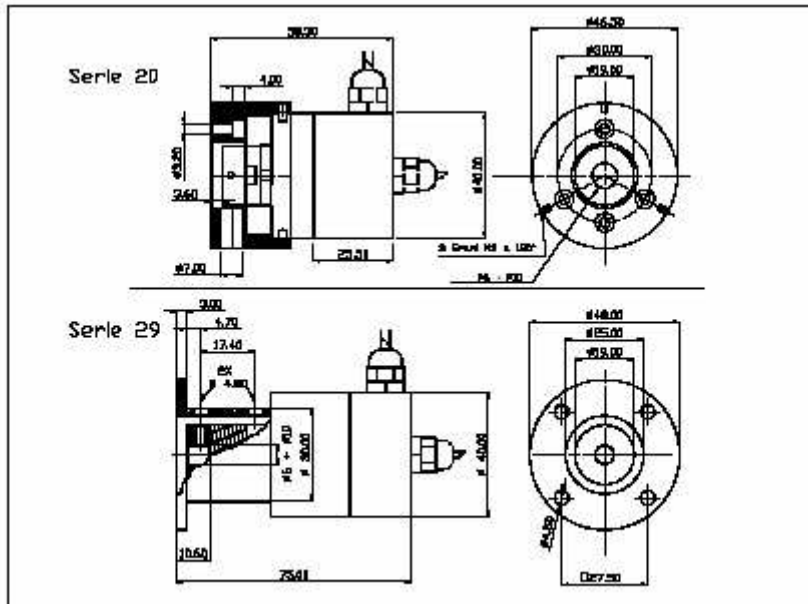

İMAJ TEKNİK
ELEKTRİK ELEKTRONİK MALZ. SAN. VE TİC. LTD. ŞTİ

hohner

HOHNER AUTOMAZIONE SRL

Series 20

Very compact incremental shaft encoder,
with incorporated couplings

Series 29

Mechanics Data

Body and cover: aluminium	Chromium plated
Attachment semi-hollow:	Coupling brass
Solid shaft:	Stainless steel
Bearings:	2, ballraces
Weight:	Approx. 200gr.
Protection:	IP65
Rpm:	6000 Max.
Torque:	3Ncm
Inertia:	10gcm ²
Shaft loading:	Axial 30N - Radial 30N (max. value)

Dimensions in mm

İMAJ

Series 20
Series 29**Electronics Data**Output signals (cw) 

Power supply: from 5 to 24V depends on the electronics circuit
 Current consumption: 40/80mA depends on the electronics circuit
 Permissible load: 20mA
 Frequency: 160KHz
 Zero pulses: In function of the frequency of A e B (max 50KHz)
 Protections: Against short circuit, reversal polarity
 Operating Temp.: -20/+60°C

Ordering code

Series

2	0
2	9

 -

2	*	*	*	*
---	---	---	---	---

 / **Pulses** (Max 5000)
See page 4

Shaft/Coupling

6 = Ø 6mm
 7 = Ø 7mm
 8 = Ø 8mm
 9 = Ø 9.52mm
 0 = Ø 10mm

Outputs

7 0 = AB NPN 5..24V
 0 0 = AB0 NPN 5..24V
 7 A = AB Open C. 5..24V
 0 A = AB0 Open C. 5..24V
 2 B = AB+AB PP 8..24V
 1 B = AB+AB0 PP 8..24V
 6 0 = AB+AB LD 5V
 8 0 = AB0+AB0 LD 5V
 8 Z = AB0+AB0 LD 5V (0 locked to 180°)
 8 W = AB0+AB0 LD 5V (0 locked to 90°)
 K W = AB0+AB0 LD IN 8/24 OUT 5V - 20mA ch. (0 locked to + 90°)